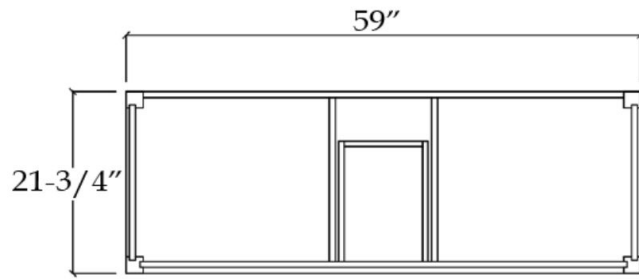

VFDX602234R

DEXTERITY

Bathroom Vanity

TOP VIEW

COUNTER-TOP

Backsplash

FRONT VIEW

SIDE VIEW