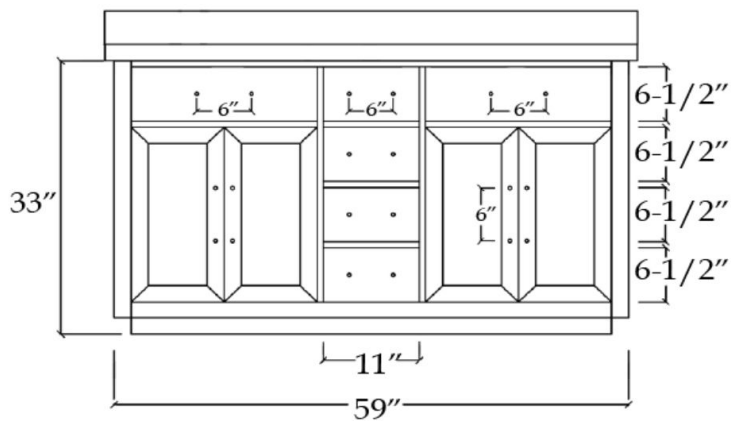

VFDX602234R

DEXTERITY

Bathroom Vanity

TOP VIEW

COUNTER-TOP

Backsplash

FRONT VIEW

SIDE VIEW