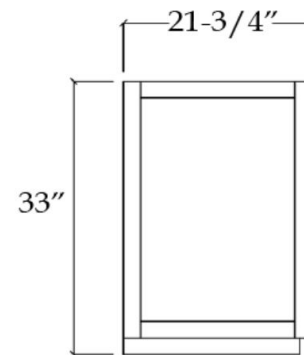

VFDX602234R

DEXTERITY

Bathroom Vanity

TOP VIEW

COUNTER-TOP

Backsplash

FRONT VIEW

SIDE VIEW