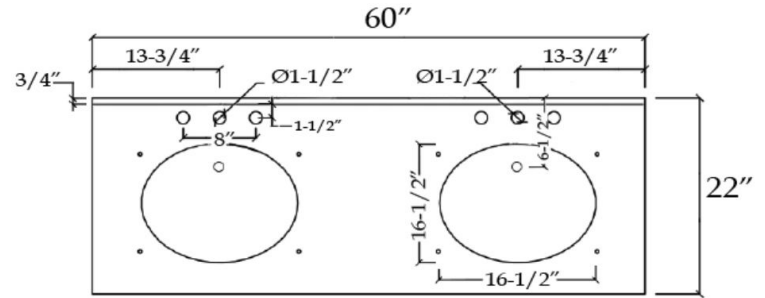

VFDX602234R

DEXTERITY

Bathroom Vanity

TOP VIEW

COUNTER-TOP

Backsplash

FRONT VIEW

SIDE VIEW